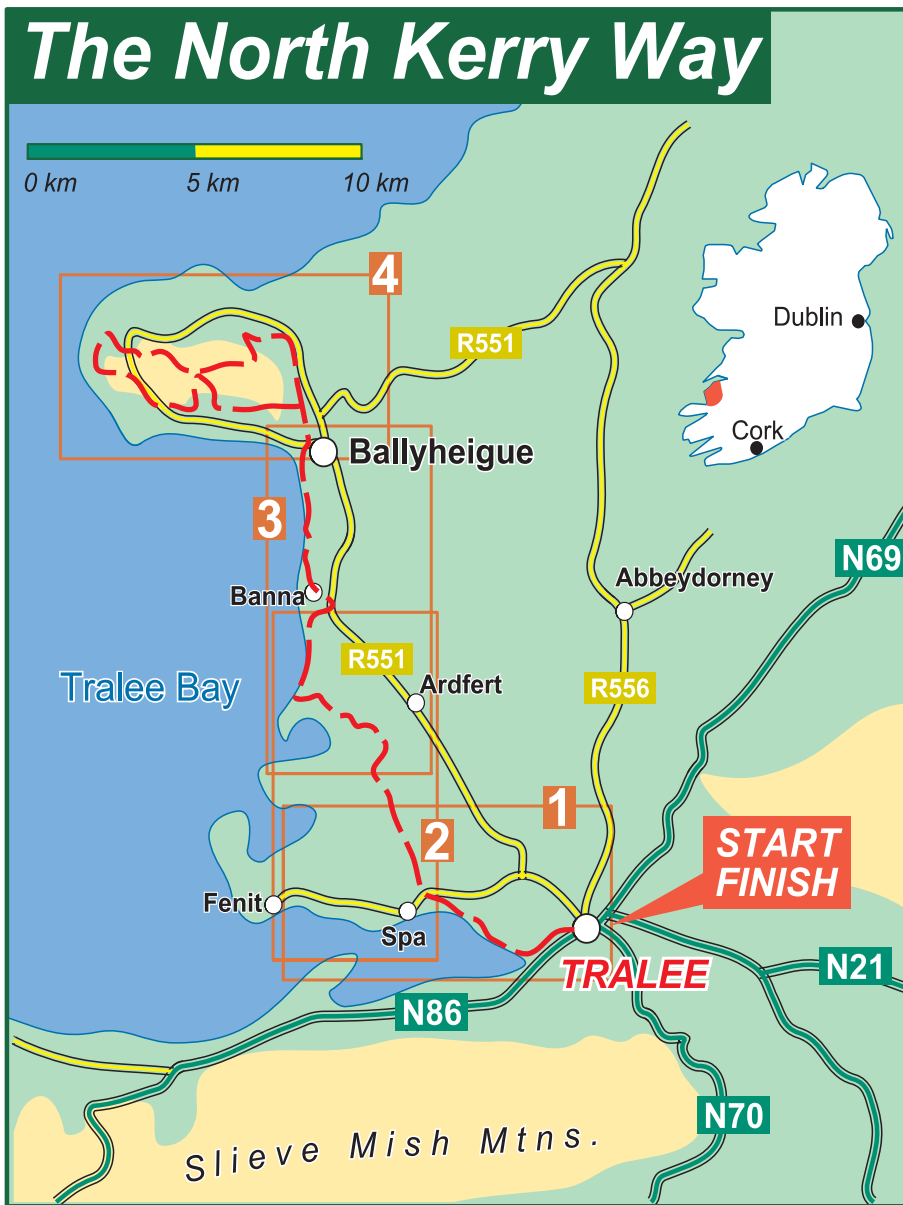

The North Kerry Way

The National Trails Office encourages trail users to apply the Leave No Trace principles:

1. Plan ahead and prepare
2. Be considerate of others
3. Respect farm animals and wildlife
4. Travel and camp on durable ground
5. Leave what you find
6. Dispose of waste properly
7. Minimise the affects of fire